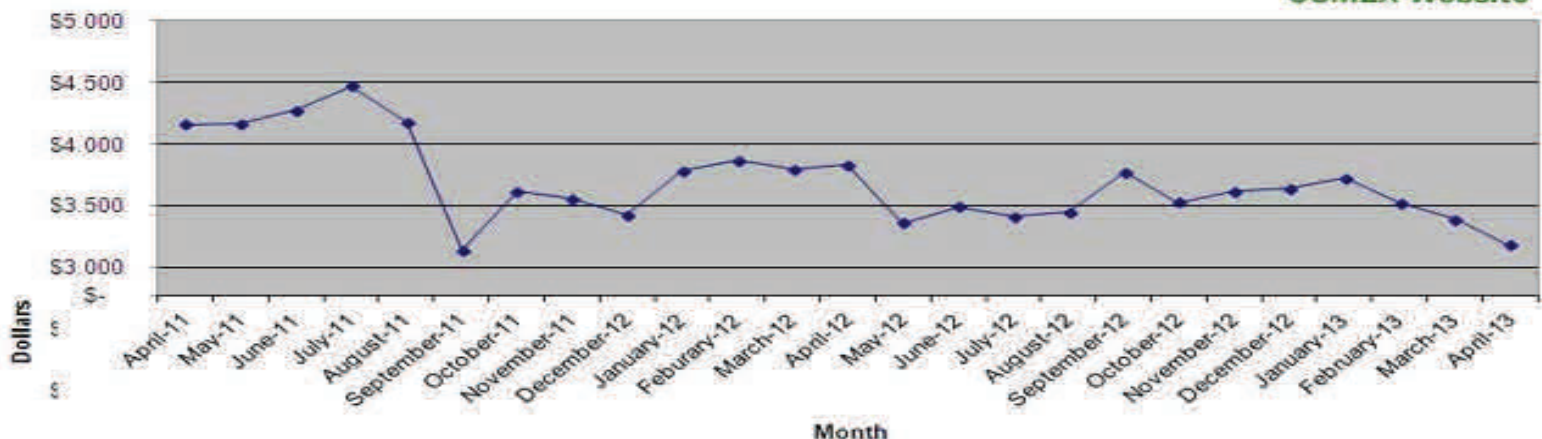

Copper Prices through April 2013

COMEX Website